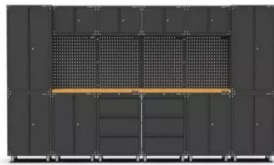

NZSHELVING Garage Storage System

Model	GS-D7	GS-D9C	GS-D8	GS-D9
storage system length	1355mm	2030mm	2030mm	2030mm
storage system width	480mm	480mm	480mm	480mm
storage system height	2319mm	1870mm	2319mm	2319mm
worksurface length	1365mm	1330mm	1365	2005mm
worksurface width	455mm	450mm	455mm	455mm
worksurface height	30mm	30mm	30mm	30mm
Bench top material	rubber wood	rubber wood	rubber wood	rubber wood
Warranty	3 Years	3 Years	3 Years	3 Years
Colour	Black	Black	Black	Black

Model	GS-D9B	GS-D12B	GS-D11B	GS-D9A
storage system length	2710mm	2710mm	2704mm	2710mm
storage system width	480mm	480mm	480mm	480mm
storage system height	2319mm	1870mm	1870mm	1870mm
worksurface length	1365	2005mm	1365mm	1330mm
worksurface width	455mm	455mm	455mm	450mm
worksurface height	30mm	30mm	30mm	30mm
Bench top material	rubber wood	rubber wood	rubber wood	rubber wood
Warranty	3 Years	3 Years	3 Years	3 Years
Colour	Black	Black	Black	Black

More models on the next page

NZSHELVING Garage Storage System

Model	GS-D12	GS-D11C	GS-D13	GS-D14
storage system length	3380mm	3380mm	3380mm	3380mm
storage system width	480mm	480mm	480mm	480mm
storage system height	1870mm	1870mm	1870mm	1870mm
worksurface length	2005mm	2005mm	2005mm	2005mm
worksurface width	450mm	455mm	455mm	455mm
worksurface height	30mm	30mm	30mm	30mm
Bench top material	rubber wood	rubber wood	rubber wood	rubber wood
Warranty	3 Years	3 Years	3 Years	3 Years
Colour	Black	Black	Black	Black

Model	GS-D16	GS-D18
storage system length	4056mm	4056mm
storage system width	480mm	480mm
storage system height	2319mm	1870mm
worksurface length	1365mm	1365mm
worksurface width	455mm	455mm
worksurface height	30mm	30mm
Bench top material	rubber wood	rubber wood
Warranty	3 Years	3 Years
Colour	Black	Black